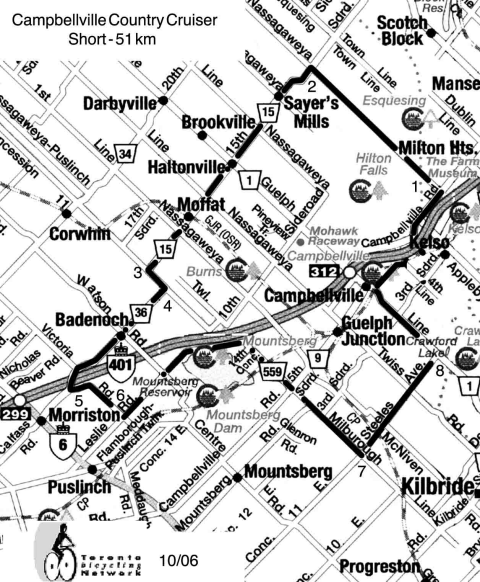

Campbellville Country Cruiser

Short - 51 km

Toronto
Cycling
Network

10/06